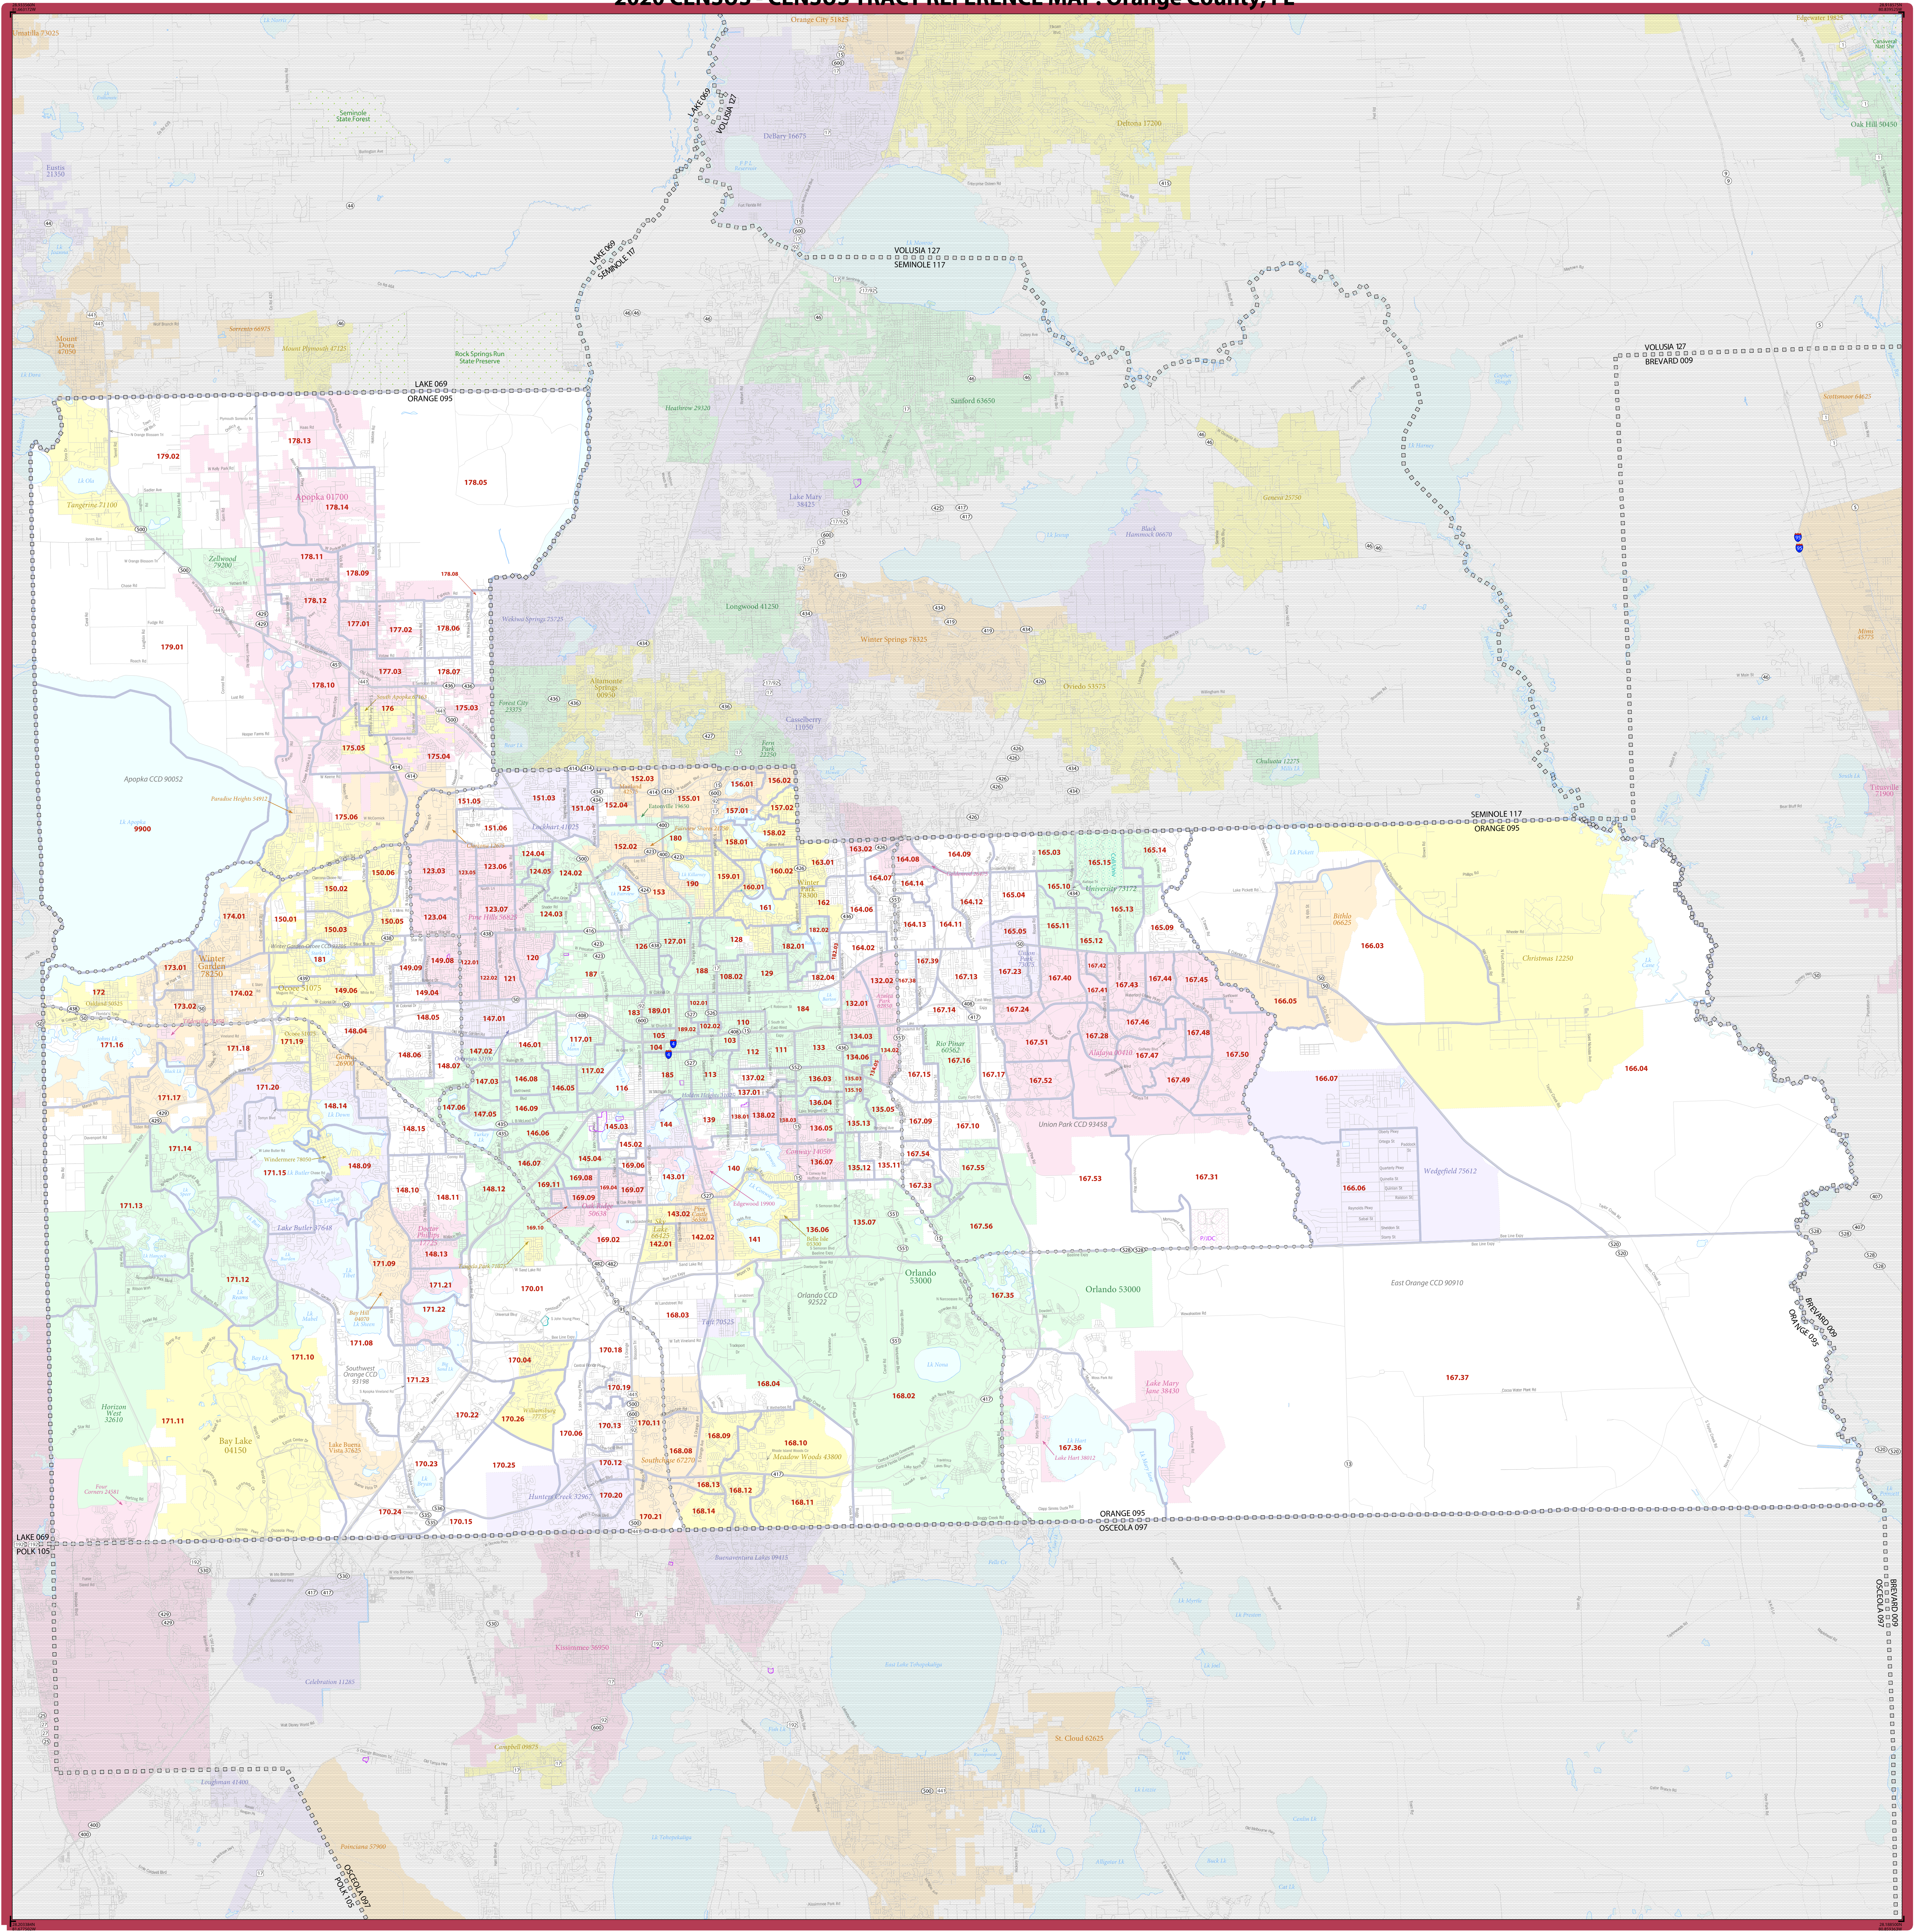

LEGEND

SYMBOL DESCRIPTION	SYMBOL	LABEL STYLE	SYMBOL DESCRIPTION	SYMBOL	LABEL STYLE	
International	◆◆◆◆◆	CANADA	Incorporated Place 1,2	■	Davis 18100	
Federal American Indian Reservation	■■■■■■■	L'ANSE RESVN 1880	Census Designated Place (CDP) ¹	■	Incline Village 35100	
OE Reservation Trust Land	■■■■■■■	T1880	Census Tract ³	■	33.07	
State American Indian Reservation	■■■■■■■	Tama Resvn 9400	DESCRIPTION	SYMBOL	DESCRIPTION	SYMBOL
Alaska Native Regional Corporation	▲▲▲▲▲	NANA ANRC 52120	Water Body	■	Interstate or U.S. Highway	—
State (or statistically equivalent entity)		NEW YORK 36	College or University	■	State Highway or State Road	—
County (or statistically equivalent entity)	□□□□□	ERIE 029	Minor Civil Division (MCD) ⁴	■	Other Road	—
Census County Division (CCD), Census Subarea (CSA), or Unincorporated Territory (UT)	□□□□□	Bristol town 07485	Prison or Juvenile Detention Center	■	4WD Trail, Stairway, Alley, Walkway, or Ferry	—
Consolidated City	□□□□□	Hanna CCD 91650	Navigable Boundary or Feature Not Elsewhere Classified	—	Inset Area	■
		MILFORD 47500	Outside Subject Area	■		